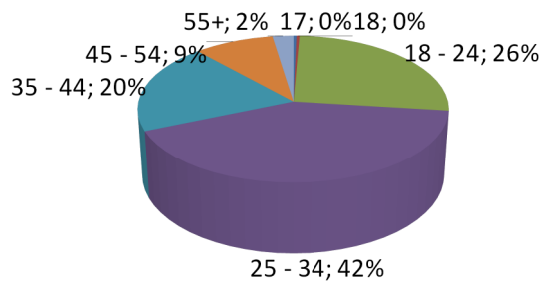

Total Average Age			Males Average Age			Females Average Age		
Age	# of Inmates	%	Age	# of Inmates	%	Age	# of Inmates	%
17	1	0.34%	17	1	0.41%	17	0	0.00%
18	1	0.34%	18	1	0.41%	18	0	0.00%
18 - 24	77	26.28%	18 - 24	71	28.98%	18 - 24	6	12.50%
25 - 34	122	41.64%	25 - 34	103	42.04%	25 - 34	19	39.58%
35 - 44	58	19.80%	35 - 44	41	16.73%	35 - 44	17	35.42%
45 - 54	27	9.22%	45 - 54	21	8.57%	45 - 54	6	12.50%
55+	7	2.39%	55+	7	2.86%	55+	0	0.00%
12/2/2010	293	100.00%	12/2/2010	245	100.00%	12/2/2010	48	100.00%

Total Average Age

Males Average Age

Females Average Age