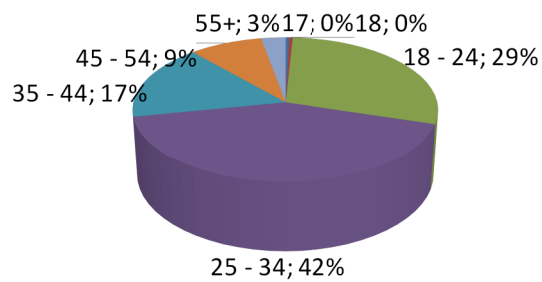

Total Average Age			Males Average Age			Females Average Age		
Age	# of Inmates	%	Age	# of Inmates	%	Age	# of Inmates	%
17	1	0.34%	17	1	0.41%	17	0	0.00%
18	1	0.34%	18	1	0.41%	18	0	0.00%
18 - 24	77	26.28%	18 - 24	71	28.98%	18 - 24	6	12.50%
25 - 34	122	41.64%	25 - 34	103	42.04%	25 - 34	19	39.58%
35 - 44	58	19.80%	35 - 44	41	16.73%	35 - 44	17	35.42%
45 - 54	27	9.22%	45 - 54	21	8.57%	45 - 54	6	12.50%
55+	7	2.39%	55+	7	2.86%	55+	0	0.00%
12/2/2010	293	100.00%	12/2/2010	245	100.00%	12/2/2010	48	100.00%

Total Average Age

Males Average Age

Females Average Age